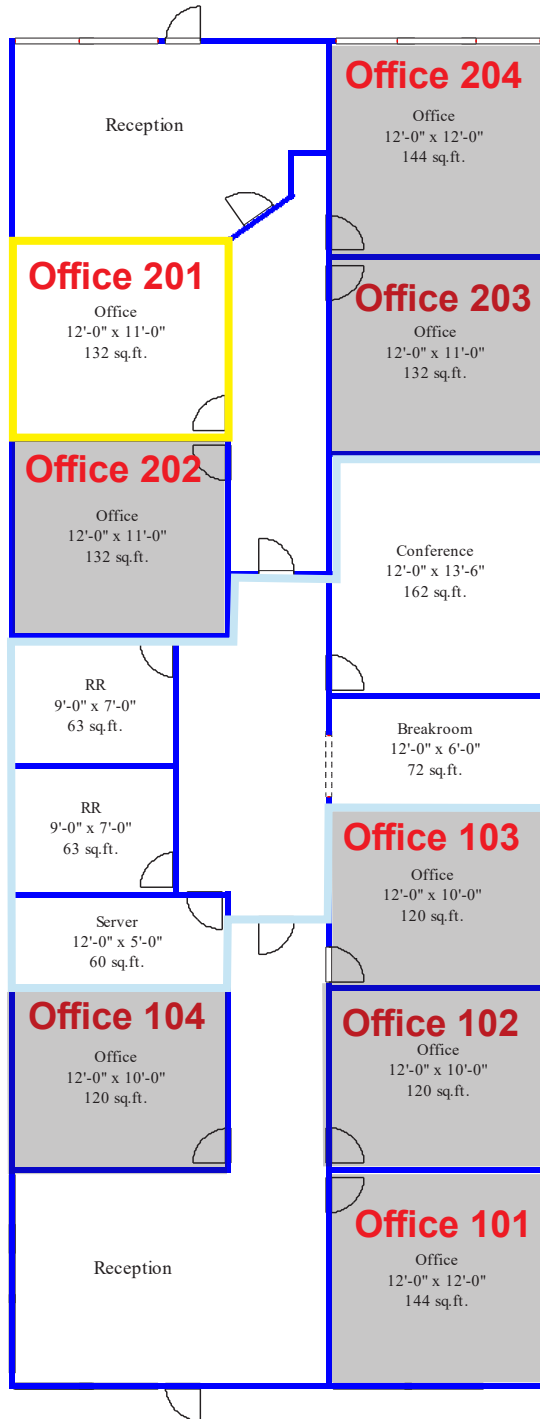

FOR LEASE
Tower Center Business Condo

750 WILLIAM D. FITCH PKWY
COLLEGE STATION, TEXAS 77845

For more information, please contact:

Scott Lovett

979.268.6840

scott@clarkisenhour.com

PROPERTY FEATURES

- New Executive office spaces located in the prestigious Tower Center Business Condos
- Walk to Blue Baker, Topsy Bean, RxPizza, Casa Do Brasil, or Mad Taco!
- Fun work environment with lots of potential synergy with other tenants

SUITES FOR LEASE

Spaces Offered for Lease:

Suite 201; \$750/MO

Executive Office Lease: Common Area includes access to conference room, breakroom, server/storage room, bathrooms & phone and internet.

PROPERTY PHOTOS

SITE PLAN

FLOOR PLAN

<u>Lease Prices</u>	
<u>Office</u>	<u>Price</u>
101	Leased
102	Leased
103	Leased
104	Leased
201	\$750/MO
202	Leased
203	Leased
204	Leased

Exec. Suite Available

Common Area

Exec. Suite Available