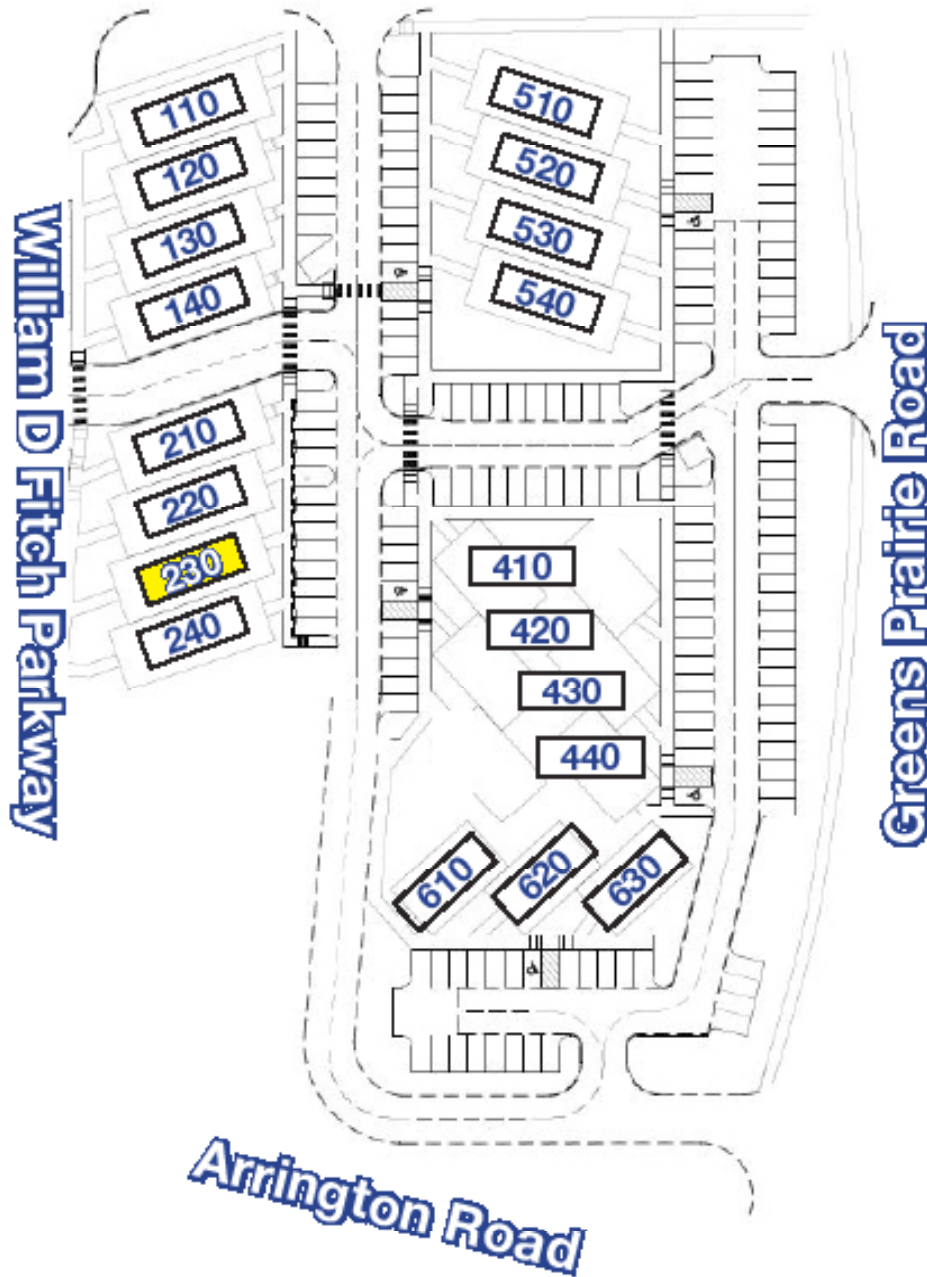

FOR LEASE
Tower Center Business Condo

750 WILLIAM D. FITCH PKWY
COLLEGE STATION, TEXAS 77845

For more information, please contact:

Scott Lovett

979.268.6840

scott@clarkisenhour.com

PROPERTY FEATURES

- New Executive office spaces located in the prestigious Tower Center Business Condos
- Walk to Blue Baker, Topsy Bean, RxPizza, Casa Do Brasil, or Mad Taco!
- Fun work environment with lots of potential synergy with other tenants

SITE PLAN

FLOOR PLAN

<u>Lease Prices</u>	
<u>Office</u>	<u>Price</u>
101	Leased
102	Leased
103	Leased
104	Leased
201	\$750/MO
202	Leased
203	Leased
204	Leased

Exec. Suite Available

Common Area

Exec. Suite Available